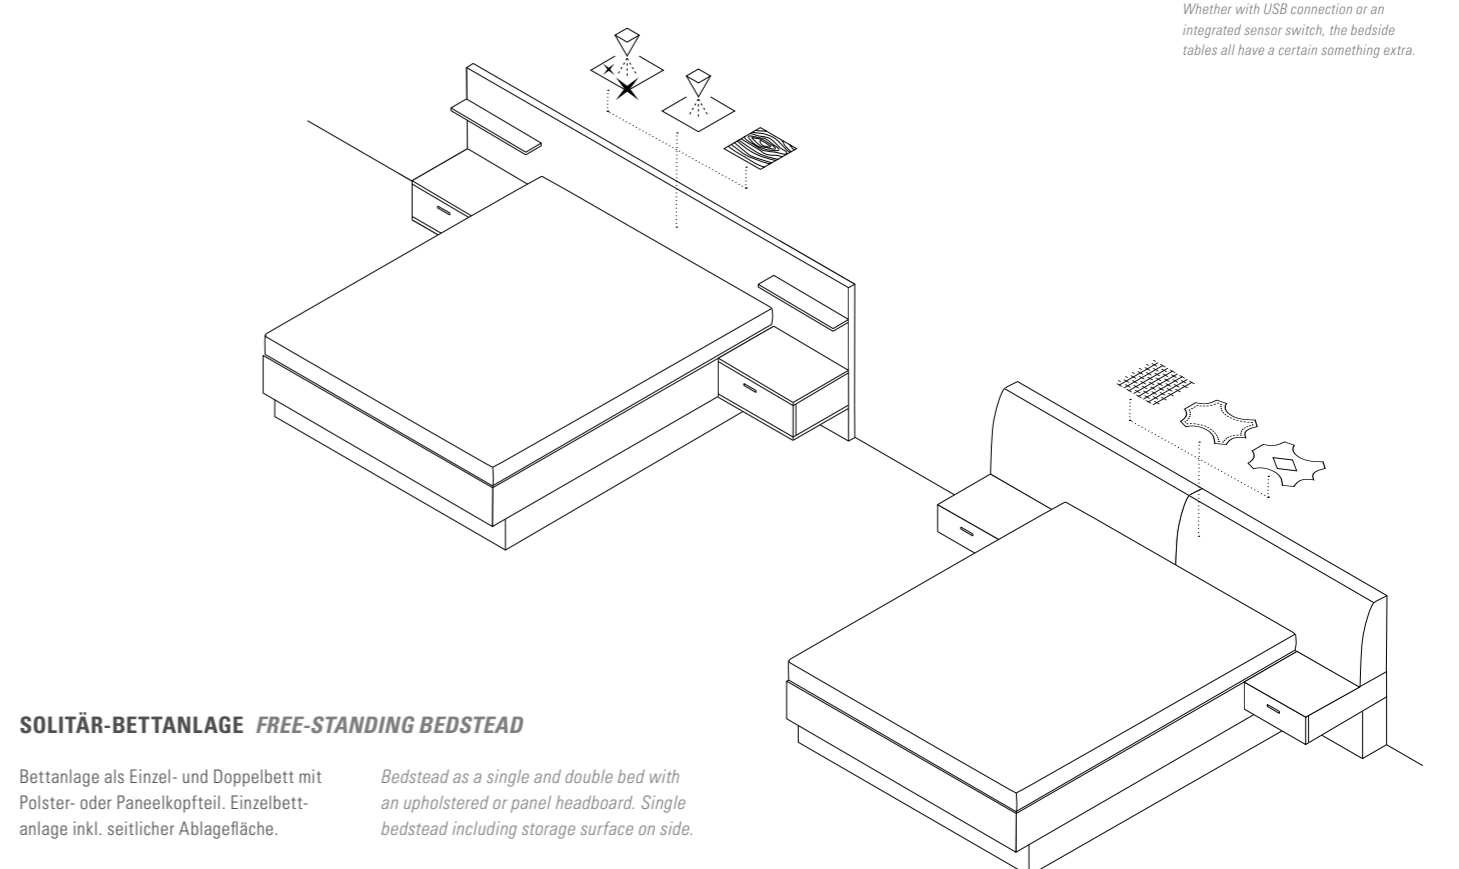

SOLITÄR-BETTANLAGE *FREE-STANDING BEDSTEAD*

Bettanlage als Einzel- und Doppelbett mit Polster- oder Paneelkopfteil. Einzelbettanlage inkl. seitlicher Ablagefläche.

Bedstead as a single and double bed with an upholstered or panel headboard. Single bedstead including storage surface on side.