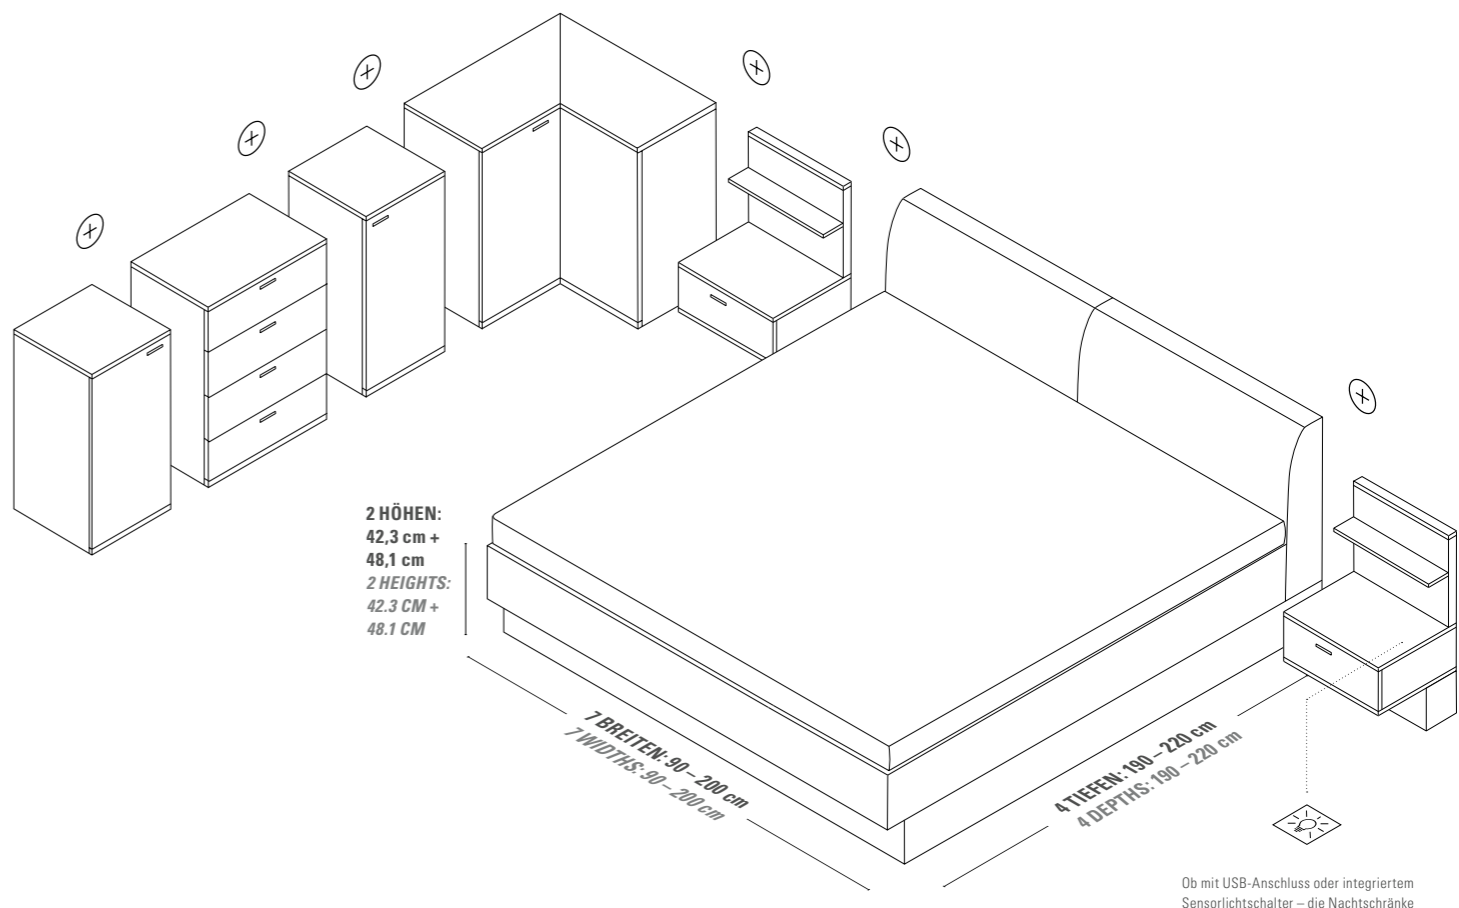

Ob mit USB-Anschluss oder integriertem Sensorlichtschalter – die Nachtschränke haben das gewisse Etwas. Whether with USB connection or an integrated sensor switch, the bedside tables all have a certain something extra.