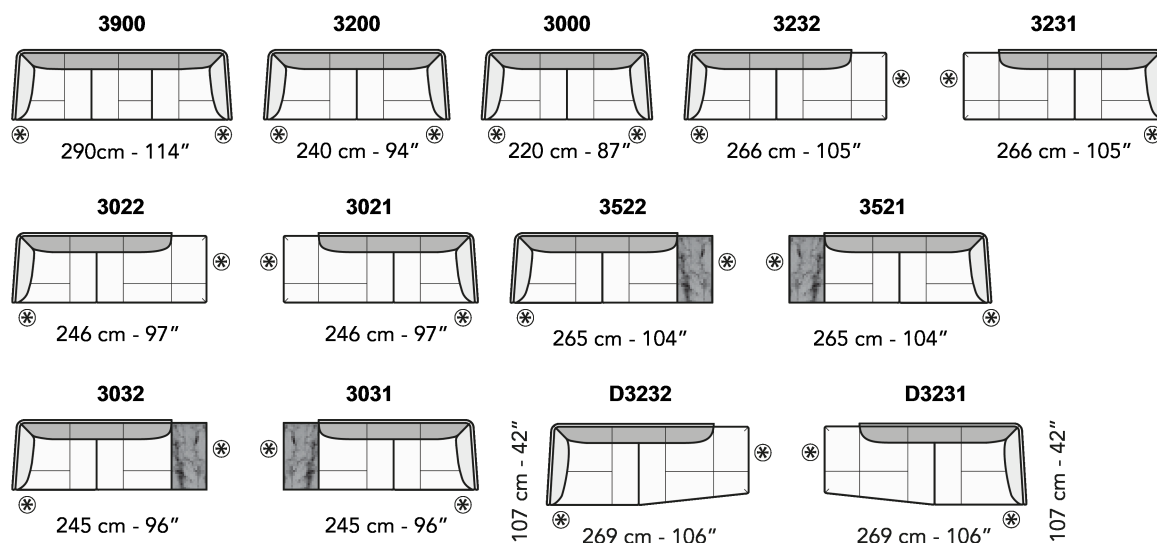

Cod.00

LATERALE
DEPTH

A ↓

all items in group A have the same seat width

B ↓

all items in group B have the same seat width

↓ These elements are compatible with all groups of versions

Scala 1:100
Ratio 1 to 100