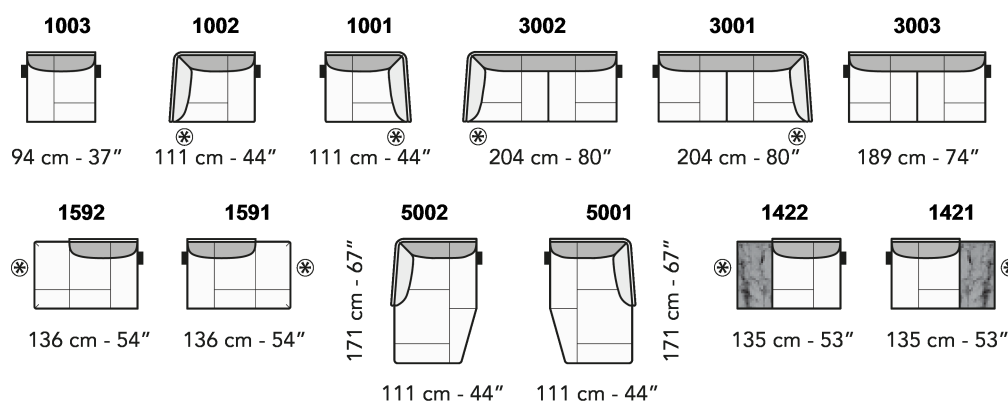

Cod.00

LATERALE
DEPTH

A ↓

all items in group A have the same seat width

B ↓

all items in group B have the same seat width

↓ These elements are compatible with all groups of versions

Scala 1:100
Ratio 1 to 100