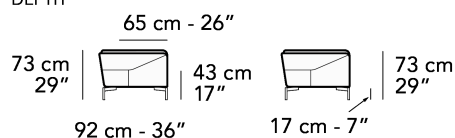

Cod.00

LATERALE
DEPTH

A ↓

all items in group A have the same seat width

B ↓

all items in group B have the same seat width

↓ These elements are compatible with all groups of versions

Scala 1:100
Ratio 1 to 100

5002 - cl 1 lhs arm / 5001 - cl 1 rhs arm													
 171 cm - 67" 111 cm - 44"	 171 cm - 67" 111 cm - 44"	€	4.197	4.389	4.620	5.007	5.238	5.547	3.453	3.543	3.858	4.083	5,40
56													
1,07													