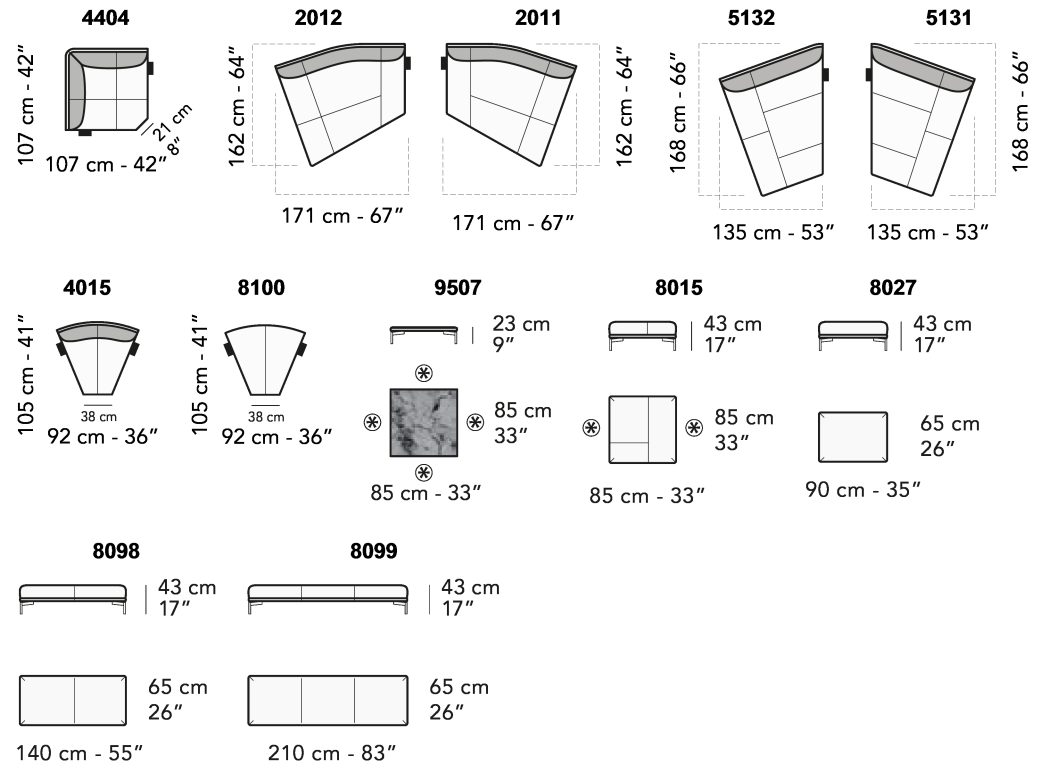

Cod.00

LATERALE
DEPTH

A ↓

all items in group A have the same seat width

B ↓

all items in group B have the same seat width

↓ These elements are compatible with all groups of versions

Scala 1:100
Ratio 1 to 100