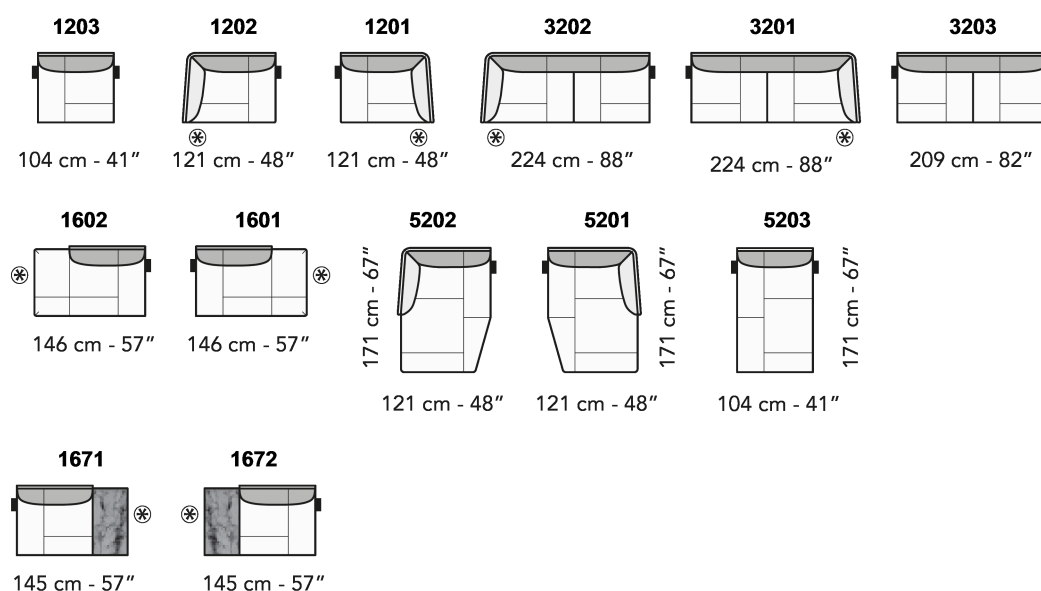

Cod.00

LATERALE
DEPTH

A ↓

all items in group A have the same seat width

B ↓

all items in group B have the same seat width

↓ These elements are compatible with all groups of versions

Scala 1:100
Ratio 1 to 100

PRICE LIST (€ - EUR)	LEATHER						CUSTOM COVER	FABRIC			Cover mt Weight kg Volume m³	
	CAT.	CAT.	CAT.	CAT.	CAT.	CAT.		CAT.	CAT.	CAT.		
	2000	2500	3000	3500	4000	5000		D	G	H		
3900 - 3str large  290cm - 114"	€	6.132	6.459	6.852	7.506	7.896	8.421	4.800	4.947	5.454	5.820	8,70 95 1,49
3200 - 3str maxi  240 cm - 94"	€	5.253	5.535	5.871	6.435	6.771	7.221	4.056	4.158	4.518	4.776	7,40 79 1,24
3000 - 3 seater  220 cm - 87"	€	5.025	5.289	5.604	6.135	6.450	6.873	3.885	3.984	4.326	4.569	7,10 73 1,13
3232 - 3str maxi 1 lhf arm term. / 3231 - 3str maxi 1 rhf arm term.  266 cm - 105" 266 cm - 105"	€	5.175	5.448	5.775	6.321	6.648	7.083	4.077	4.197	4.617	4.917	7,20 77 1,39
3022 - 3str 1 lhf arm term. / 3021 - 3str 1 rhf arm term.  246 cm - 97" 246 cm - 97"	€	4.953	5.208	5.514	6.027	6.333	6.741	3.927	4.038	4.431	4.713	6,80 73 1,28
3522 - 3str maxi 1 lhf arm marble term. / 3521 - 3str maxi 1 rhf arm marble term.  265 cm - 104" 265 cm - 104"	€	5.445	5.694	5.991	6.492	6.789	7.188	4.467	4.581	4.983	5.268	6,90 71 1,39
Emperador marble + 38 Black Marquina marble + 409												
3032 - 3str 1 lhf arm marble term. / 3031 - 3str 1 rhf arm marble term.  245 cm - 96" 245 cm - 96"	€	5.226	5.457	5.736	6.201	6.480	6.852	4.305	4.410	4.776	5.040	6,30 88 1,28
Emperador marble + 38 Black Marquina marble + 409												
D3232 - deep 3str maxi 1 lhf arm term. / D3231 - deep 3str maxi 1 rhf arm term.  107 cm - 42" 269 cm - 106" 269 cm - 106"	€	5.517	5.808	6.162	6.747	7.098	7.566	4.413	4.560	5.067	5.430	8,70 70 1,61