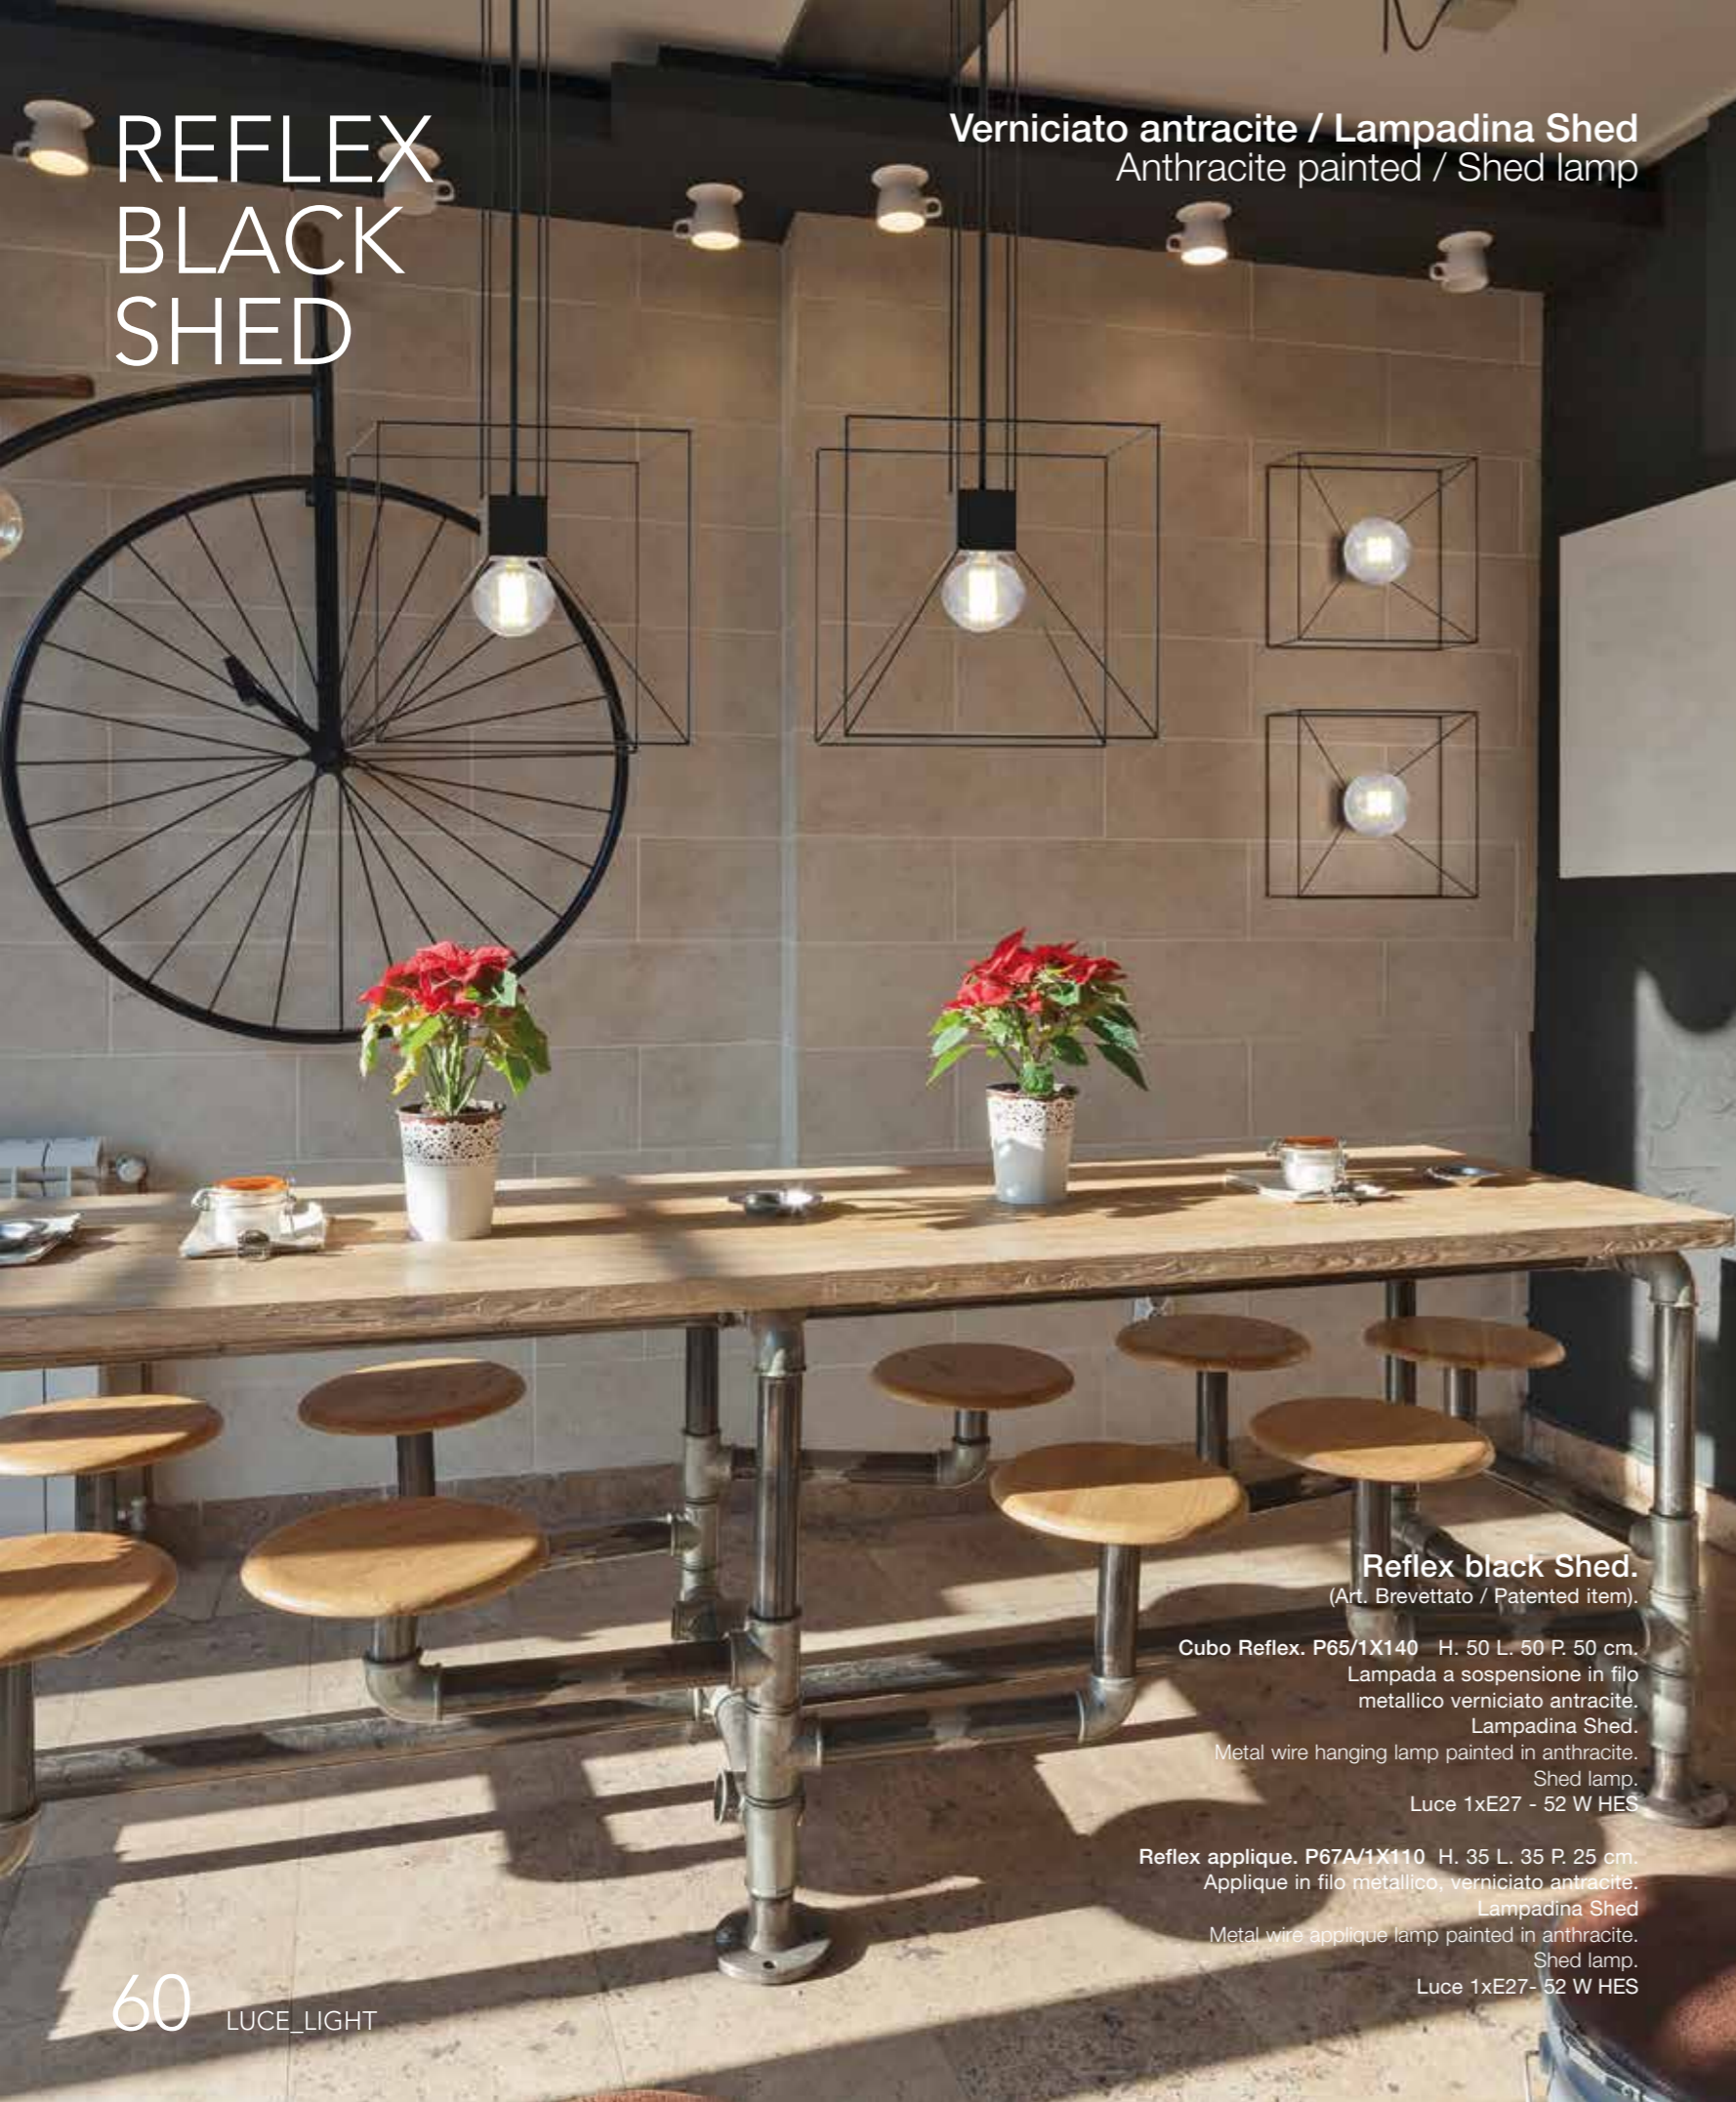

Colori disponibili struttura.
Structure colours available:

Verniciato Oro
Gold varnished

Verniciato antracite
Anthracite varnished

REFLEX BLACK SHED

Verniciato antracite / Lampadina Shed
Anthracite painted / Shed lamp