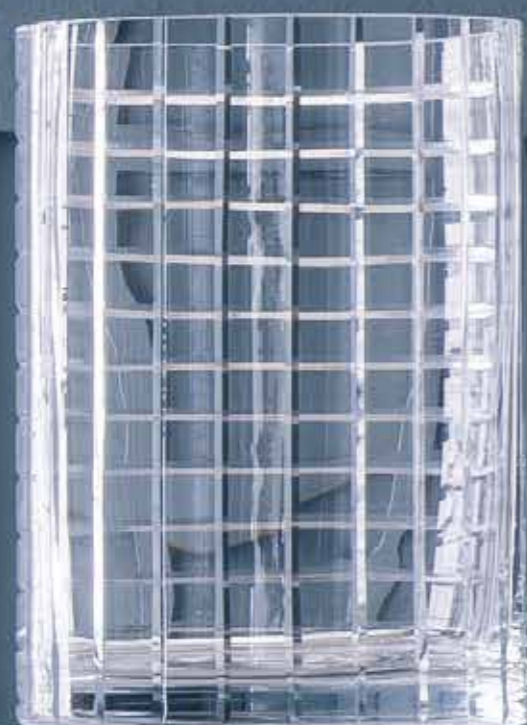

Absolute. C200AX48
Vaso in vetro Fumè.
Smoked grey glass vase.
H. 40 Ø 26 cm.

Absolute. C200AX48
Vaso in vetro Fumè.
Smoked grey glass vase.
H. 40 Ø 26 cm.

Fumè
Smoked grey

Absolute. C200BX50
Vaso in vetro colore Blu.
Blue colored glass vase.
H. 50 Ø 23 cm.

Elite. C202AX35
Vaso in vetro colore Blu.
Blue colored glass vase.
H. 40 Ø 19 cm.

Elite. C202BX45
Vaso in vetro Fumè.
Smoked grey glass vase
H. 60 Ø 19 cm.

Blu
Blue

Fumè
Smoked grey

VETRO SFUMATO
FUMÈ RIFLETTENTE.
SHADED REFLECTIVE GLASS.

Guest. C203X42
Vaso in vetro sfumato fumè riflettente.
Vase in shaded reflective glass.
H. 30 Ø 24 cm.

Poline. C201AX48
Ø 18 H 25 cm

Poline. C201BX40
Ø 15 H 35 CM

Vaso in vetro trasparente con decoro lineare inciso effetto cristallo.
Transparent glass vase with decor crystal effect.