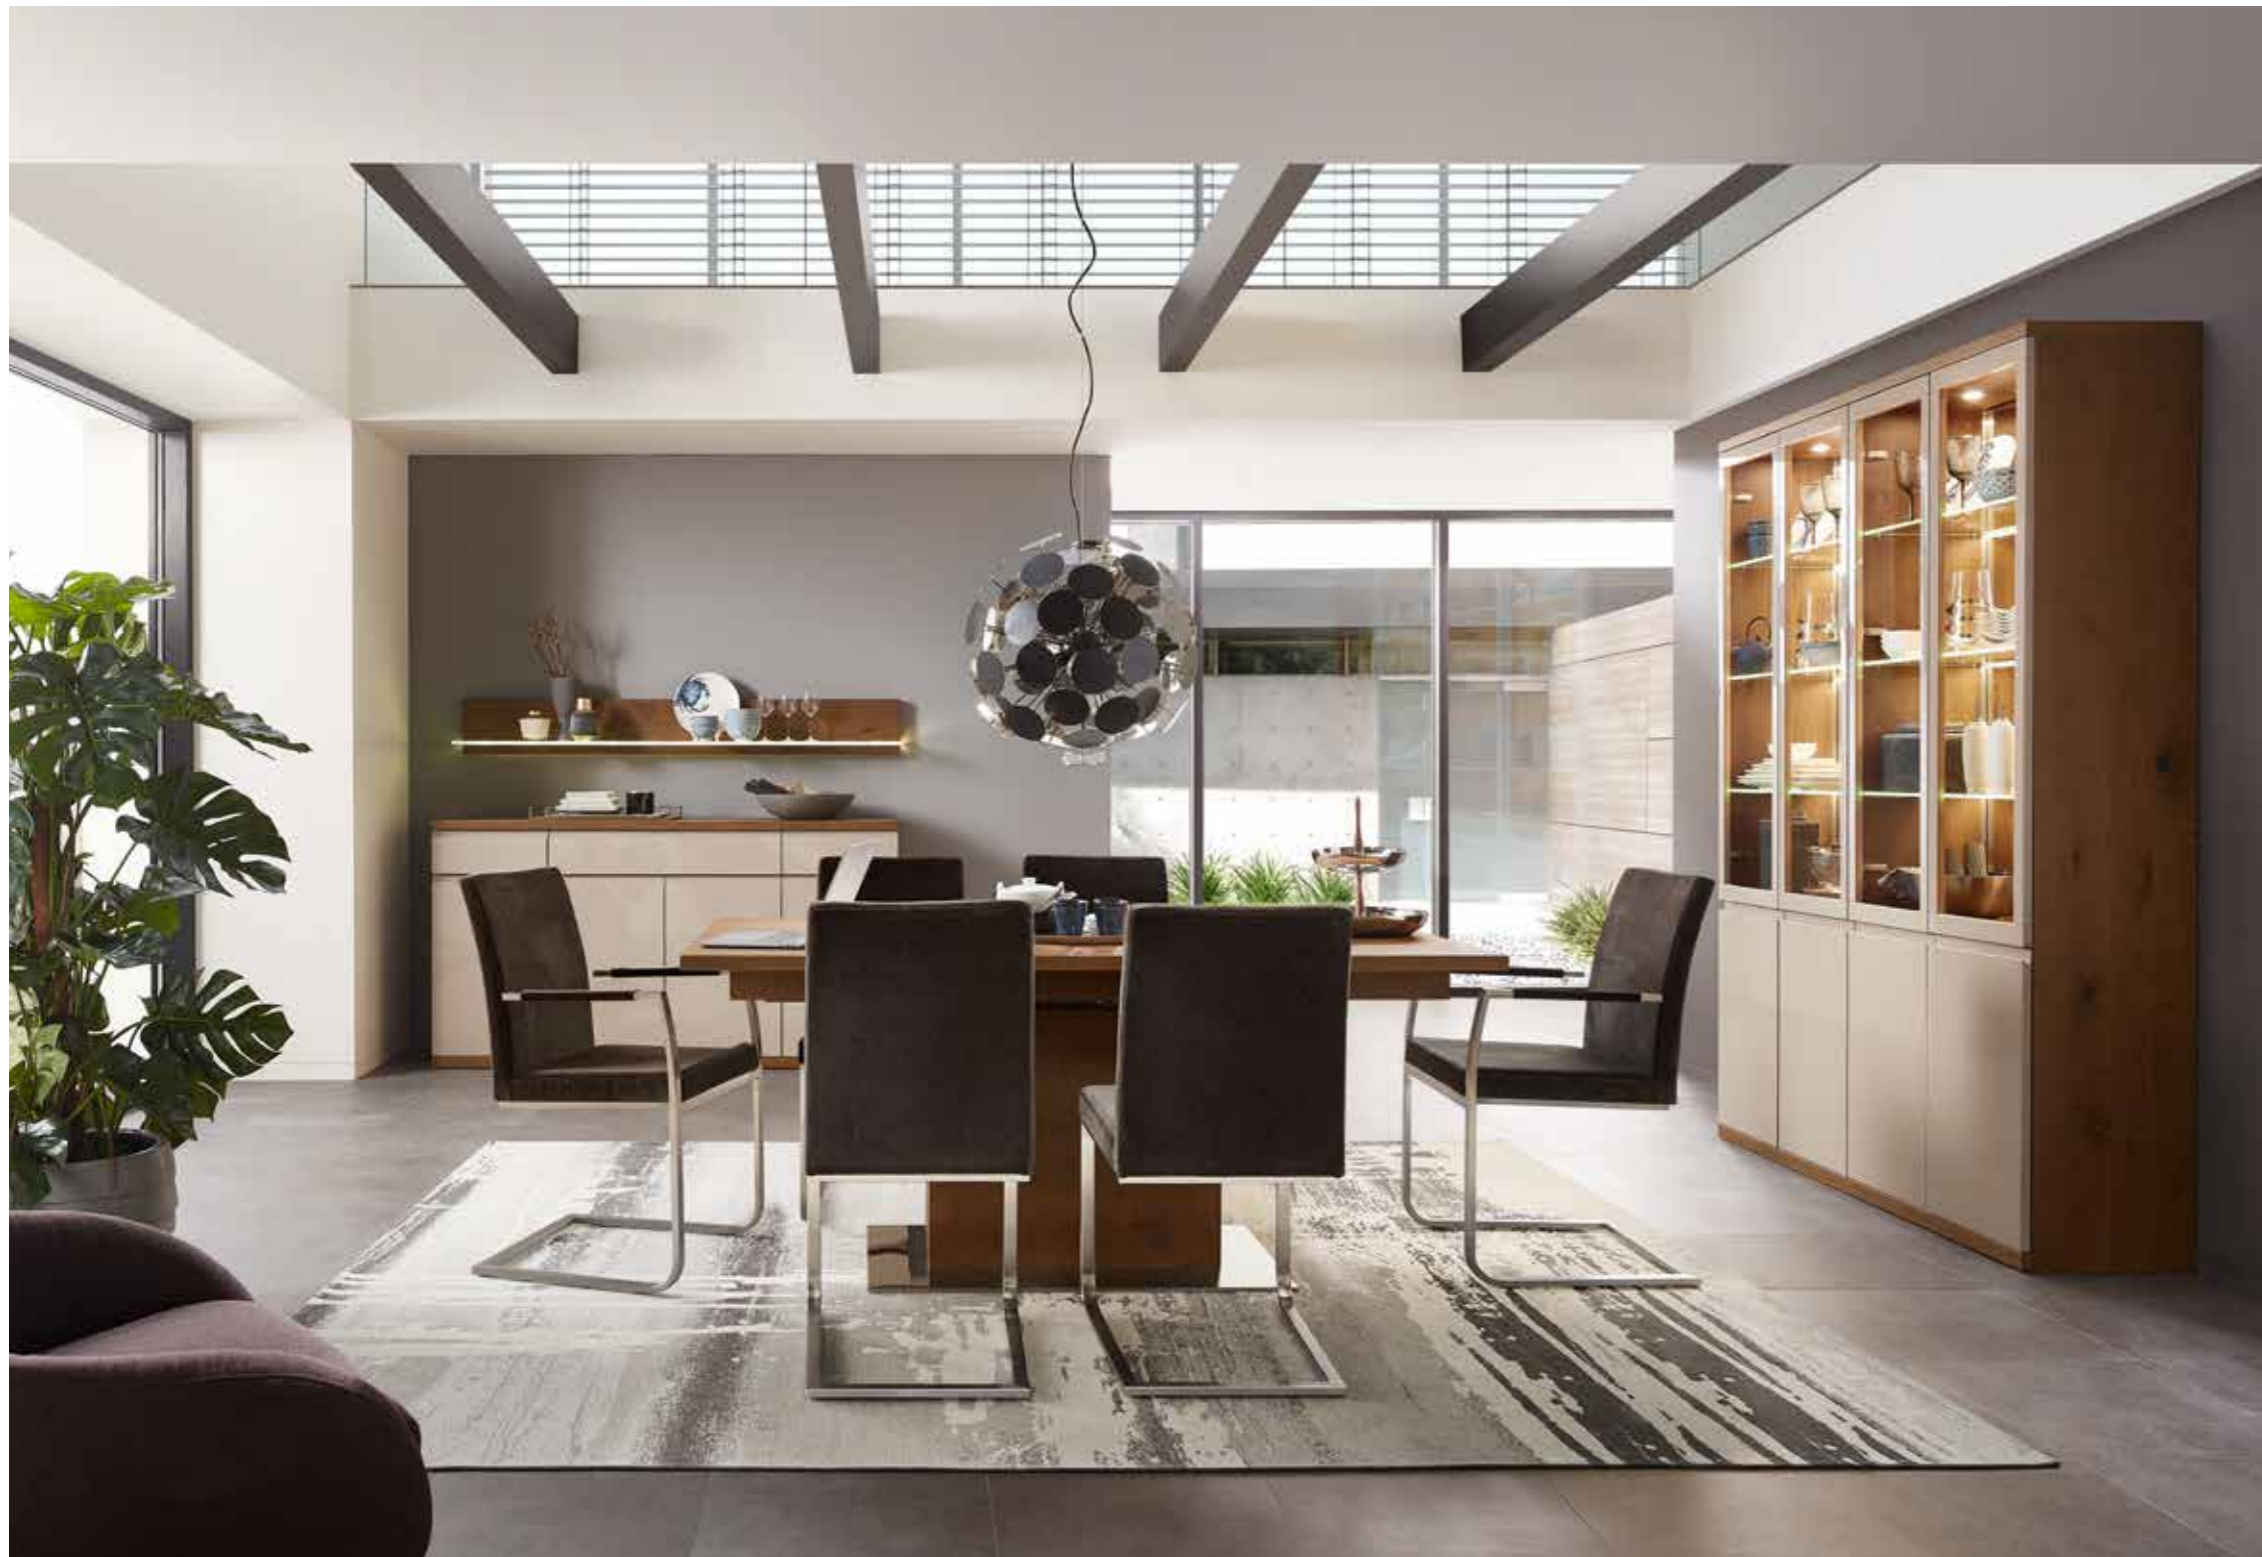

12-13

1. 41041 Highboard *Highboard*
   ↳ 240,0 cm ↳ 113,4 cm ↳ 39,6 cm
   R4 – Lack Cashmere HG *Chasmere lacquer HG*
   OB – Asteiche Bourbon *Knotty oak bourbon*
2. 41259 Regal *Shelf*
   ↳ 155,8 cm ↳ 250,9 cm ↳ 26,4 cm
   OB – Asteiche Bourbon *Knotty oak bourbon*
3. 42031 Wohnkombination *Living room combination*
   ↳ 330,0 cm ↳ 219,0 cm ↳ 49,2 cm
   R4 – Lack Cashmere HG *Chasmere lacquer HG*
   OB – Asteiche Bourbon *Knotty oak bourbon*
4. 90302 Couchtisch mit Holzplatte *Coffee table with with wooden top*
   ↳ 120,0 cm ↳ 41,1 cm ↳ 75,0 cm
   OB – Asteiche Bourbon *Knotty oak bourbon*

14-15

1. 41935 Sideboard *Sideboard*
   ↳ 180,0 cm ↳ 95,8 cm ↳ 49,2 cm
   R4 – Lack Cashmere HG *Chasmere lacquer HG*
   OB – Asteiche Bourbon *Knotty oak bourbon*
2. 91040 Wandboard *Wall shelf*
   ↳ 180,0 cm ↳ 22,5 cm ↳ 22,3 cm
   OB – Asteiche Bourbon *Knotty oak bourbon*
3. 90974 Esstisch *Dinner table*
   ↳ 180,0 cm ↳ 78,0 cm ↳ 95,0 cm
   OB – Asteiche Bourbon *Knotty oak bourbon*
   Fußplatte – Edelstahlfarbig *Stainless steel look*
4. 93581 Stuhl R2 *Chair R2*
   ↳ 47,6 cm ↳ 92,0 cm ↳ 55,5 cm
   4L – Stoff *Fabric Cloud Coffee*
5. 93583 Stuhl R2 mit Armlehne *Chair R2 with armrest*
   ↳ 54,6 cm ↳ 92,0 cm ↳ 55,5 cm
   4L – Stoff *Fabric Cloud Coffee*
6. 41042 Vitrine *Display cabinet*
   ↳ 150,0 cm ↳ 219,0 cm ↳ 39,6 cm
   R4 – Lack Cashmere HG *Chasmere lacquer HG*
   OB – Asteiche Bourbon *Knotty oak bourbon*