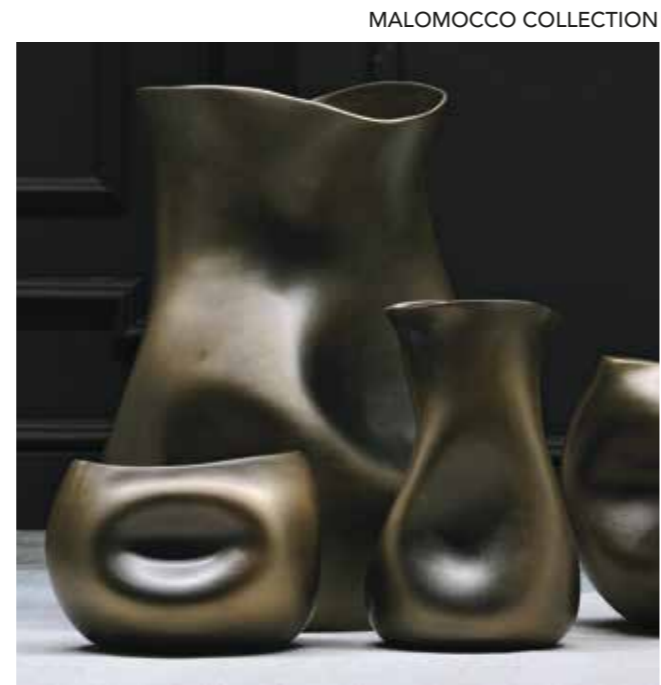

GOLDEN BLACK COLLECTION

CERAMICA SCULTURA IN FINITURA METALLICA CON EFFETTO FUSIONE.
CERAMIC SCULPTURE IN METALLIC FINISH WITH FUSION EFFECT.

BARCA COLLECTION

XXL LINE COLLECTION

MALOMOCCO COLLECTION

FRUIT COLLECTION